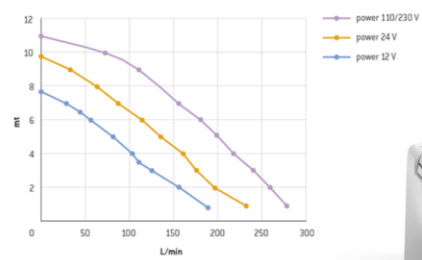

Product line	Flexi Line 2G
Collection	SILENCE PLUS 2G
Code	Depending on configuration – see code chart for details

	STANDARD CONFIGURATION	OPTIONAL CONFIGURATION
Outlet pump*	MAC 11 (DC power: 12V- 24 V)	MAC11 (AC power: 220-240 V 50 or 60 Hz / -110-125V 60Hz)
Seat & Cover	Wooden Polyester	Wooden polyester with Soft Closing / Thermosetting with Soft Closing /Thermosetting standard
Color	White	Bone, Black
Control Panel	All-in-One 1P SFT / All-in-One 2P SFT 	Multiframe 2P SFT / Touch Multifunction SFT   
Water inlet device*	Solenoid (centralized fresh water system)	Inlet pump (single raw water system)
Bidet		- Matching bidet: Bidet Silence Plus 2G - Integrated bidet spray nozzle function with side mounted faucet
Water consumption	0.5 / 2.7 l (0.1-0.7 gal) per flush. The user can easily adjust the water amount.	
Weight	25.5 Kg (56.2 lb) (fully assembled)	

*see technical data for details

Technical data :

WIRE GAUGE SIZE CHART		
Distance from source* is:		
	1-2 m	> 2m
12V DC	11 AWG (4.17 mm ²)	9 AWG (6.63 mm ²)
24V DC	13 AWG (2.63 mm ²)	11 AWG (4.17 mm ²)
110-125V AC 60Hz	18 AWG (0.82 mm ²)	18 AWG (0.82 mm ²)
220-240V AC 50Hz or 60 Hz	18 AWG (0.82 mm ²)	18 AWG (0.82 mm ²)

*Distance measured assumed power and ground wires

MAC 11 OUTLET PUMP	12V DC	24V DC	110-125V AC 60Hz	220-240V AC 50Hz or 60 Hz
Fuse recommended	40A	30A	8A	5A
Pump performance	Max 270L/min 71.3 gpm Max vertical head 11mt 36.1 ft Max horizontal distance 90 mt 295.3 ft			
Outlet Duck bill valve (male)	1.5" / required ID 1.5" (38.5 mm)			

INLET PUMP Single system (Raw water)	12V DC	24V DC
Fuse	8 A	4 A
Pressure	45 PSI - 3 bar	
Water flow	12 l/min 3.17 gmp	
Toilet inlet hose fitting (barbed)	20mm	

Notes:	For versions with integrated bidet function: 3/8" female connection for cold and hot water supply. Install using the Fischer L-bracket provided / use stainless steel fastener
Box dimension	67cm x 50 cm x 75 cm (LxWxH)
Packaging (units/pallet)	12