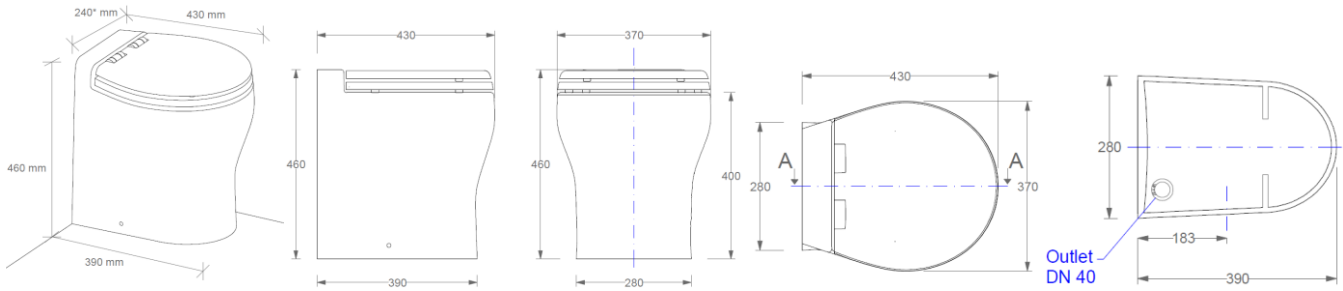

PRODUCT INFORMATION SHEET

ELEGANCE 2G

Product line	Flexi Line 2G
Collection	ELEGANCE 2G
Code	Depending on configuration – see code chart for details

	STANDARD CONFIGURATION	OPTIONAL CONFIGURATION
Outlet pump*	MAC 11 [DC power: 12V- 24 V]	MAC11 [AC power: 220-240 V 50 or 60 Hz / -110-125V 60Hz]
Seat & Cover	Wooden Polyester	Wooden polyester with soft closing / Thermosetting with soft closing system
Color	White	Bone, Black
Control Panel	All-in-One 1P SFT / All-in-One 2P SFT 	Multiframe 2P SFT / Touch Multifunction SFT   
Water inlet device*	Solenoid (centralized fresh water system)	Inlet pump (single raw water system)
Bidet		- Matching bidet: BIDET ELEGANCE 2G - Integrated bidet spray nozzle function with side mounted faucet
Water consumption	0.5 / 2.7 l (0.1-0.7 gal) per flush. The user can easily adjust the water amount.	
Weight	22.5 Kg (49.6 lb) (fully assembled)	

*see technical data for details

Technical data:

WIRE GAUGE SIZE CHART		
Distance from source* is:		
	1-2 m	>2m
12V DC	11 AWG [4.17 mm ²]	9 AWG [6.63 mm ²]
24V DC	13 AWG [2.63 mm ²]	11 AWG [4.17 mm ²]
110-125V AC 60Hz	18 AWG [0.82 mm ²]	18 AWG [0.82 mm ²]
220-240V AC 50Hz or 60 Hz	18 AWG [0.82 mm ²]	18 AWG [0.82 mm ²]

*Distance measured assumed power and ground wires

MAC 11 OUTLET PUMP	12V DC	24V DC	110-125V AC 60Hz	220-240V AC 50Hz or 60 Hz
Fuse recommended	40A	30A	8A	5A
Pump performance	Max 270L/min 71.3 gpm Max vertical head 11mt 36.1 ft Max horizontal distance 90mt 295.3 ft			
Outlet Duck bill valve (male)	1.5" / required ID 1.5" [38.5 mm]			

INLET PUMP Single system (Raw water)	12V DC	24V DC
Fuse	8 A	4 A
Pressure	45 PSI - 3 bar	
Water flow	12 l/min 3.17 gmp	
Toilet inlet hose fitting (barbed)	20mm	

Notes:	For versions with integrated bidet function: 3/8" female connection for cold and hot water supply. Install using the Fischer L-bracket provided / use stainless steel fastener
Box dimension	67cm x 50 cm x 75 cm (LxWxH)
Packaging (units/pallet)	12