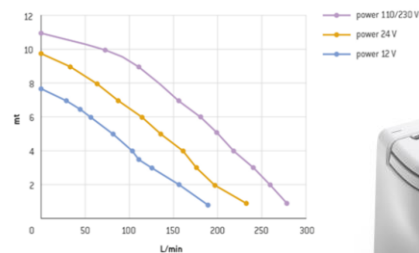

PRODUCT INFORMATION SHEET

ELEGANCE 2G

Product line	Flexi Line 2G
Collection	ELEGANCE 2G
Code	Depending on configuration – see code chart for details

	STANDARD CONFIGURATION	OPTIONAL CONFIGURATION
Outlet pump*	MAC 11 [DC power: 12V- 24 V]	MAC11 [AC power: 220-240 V 50 or 60 Hz / -110-125V 60Hz]
Seat & Cover	Wooden Polyester	Wooden polyester with soft closing / Thermosetting with soft closing system
Color	White	Bone, Black
Control Panel	All-in-One 1P SFT / All-in-One 2P SFT 	Multiframe 2P SFT / Touch Multifunction SFT   
Water inlet device*	Solenoid (centralized fresh water system)	Inlet pump (single raw water system)
Bidet		- Matching bidet: BIDET ELEGANCE 2G - Integrated bidet spray nozzle function with side mounted faucet
Water consumption	0.5 / 2.7 l (0.1-0.7 gal) per flush. The user can easily adjust the water amount.	
Weight	22.5 Kg (49.6 lb) (fully assembled)	

*see technical data for details

Technical data:

WIRE GAUGE SIZE CHART		
Distance from source* is:		
	1-2 m	>2m
12V DC	11 AWG [4.17 mm ²]	9 AWG [6.63 mm ²]
24V DC	13 AWG [2.63 mm ²]	11 AWG [4.17 mm ²]
110-125V AC 60Hz	18 AWG [0.82 mm ²]	18 AWG [0.82 mm ²]
220-240V AC 50Hz or 60 Hz	18 AWG [0.82 mm ²]	18 AWG [0.82 mm ²]

*Distance measured assumed power and ground wires

MAC 11 OUTLET PUMP	12V DC	24V DC	110-125V AC 60Hz	220-240V AC 50Hz or 60 Hz
Fuse recommended	40A	30A	8A	5A
Pump performance	Max 270L/min 71.3 gpm Max vertical head 11mt 36.1 ft Max horizontal distance 90mt 295.3 ft			
Outlet Duck bill valve (male)	1.5" / required ID 1.5" [38.5 mm]			

INLET PUMP Single system (Raw water)	12V DC	24V DC
Fuse	8 A	4 A
Pressure	45 PSI - 3 bar	
Water flow	12 l/min 3.17 gmp	
Toilet inlet hose fitting (barbed)	20mm	

Notes:	For versions with integrated bidet function: 3/8" female connection for cold and hot water supply. Install using the Fischer L-bracket provided / use stainless steel fastener
Box dimension	67cm x 50 cm x 75 cm (LxWxH)
Packaging (units/pallet)	12